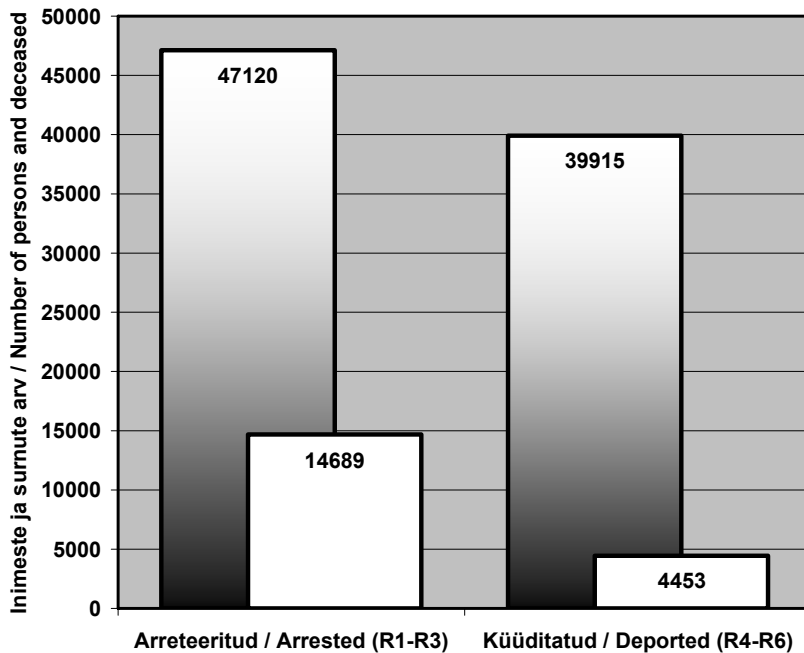

3. STATISTIKA

Aastad Years	Arv Number	Surnud Dead persons	Aastad Years	Arv Number	Surnud Dead persons	Aastad Years	Arv Num- ber	Surnud Dead persons
1955	65	-	1965	2	-	1975	1	1
1956	61	-	1966	7	-	1976	1	-
1957	30	-	1967	5	-	1977	0	-
1958	20	-	1968	11	-	1978	0	-
1959	8	-	1969	5	-	1979	0	-
1960	14	-	1970	2	1	1980	1	-
1961	9	-	1971	1	-	Aasta teadmata Year unknown	3412	1503
1962	10	-	1972	0	-			
1963	12	-	1973	0	-			
1964	7	-	1974	1	1	Kokku Total	87035	19142

Joonis / Figure 3.3. Isikute ja surnute arv arreteeritute ja küüditatute lõikes, vt tabel 3.3
Quantities of persons and deceased persons by arrested and deported persons, see Table 3.3